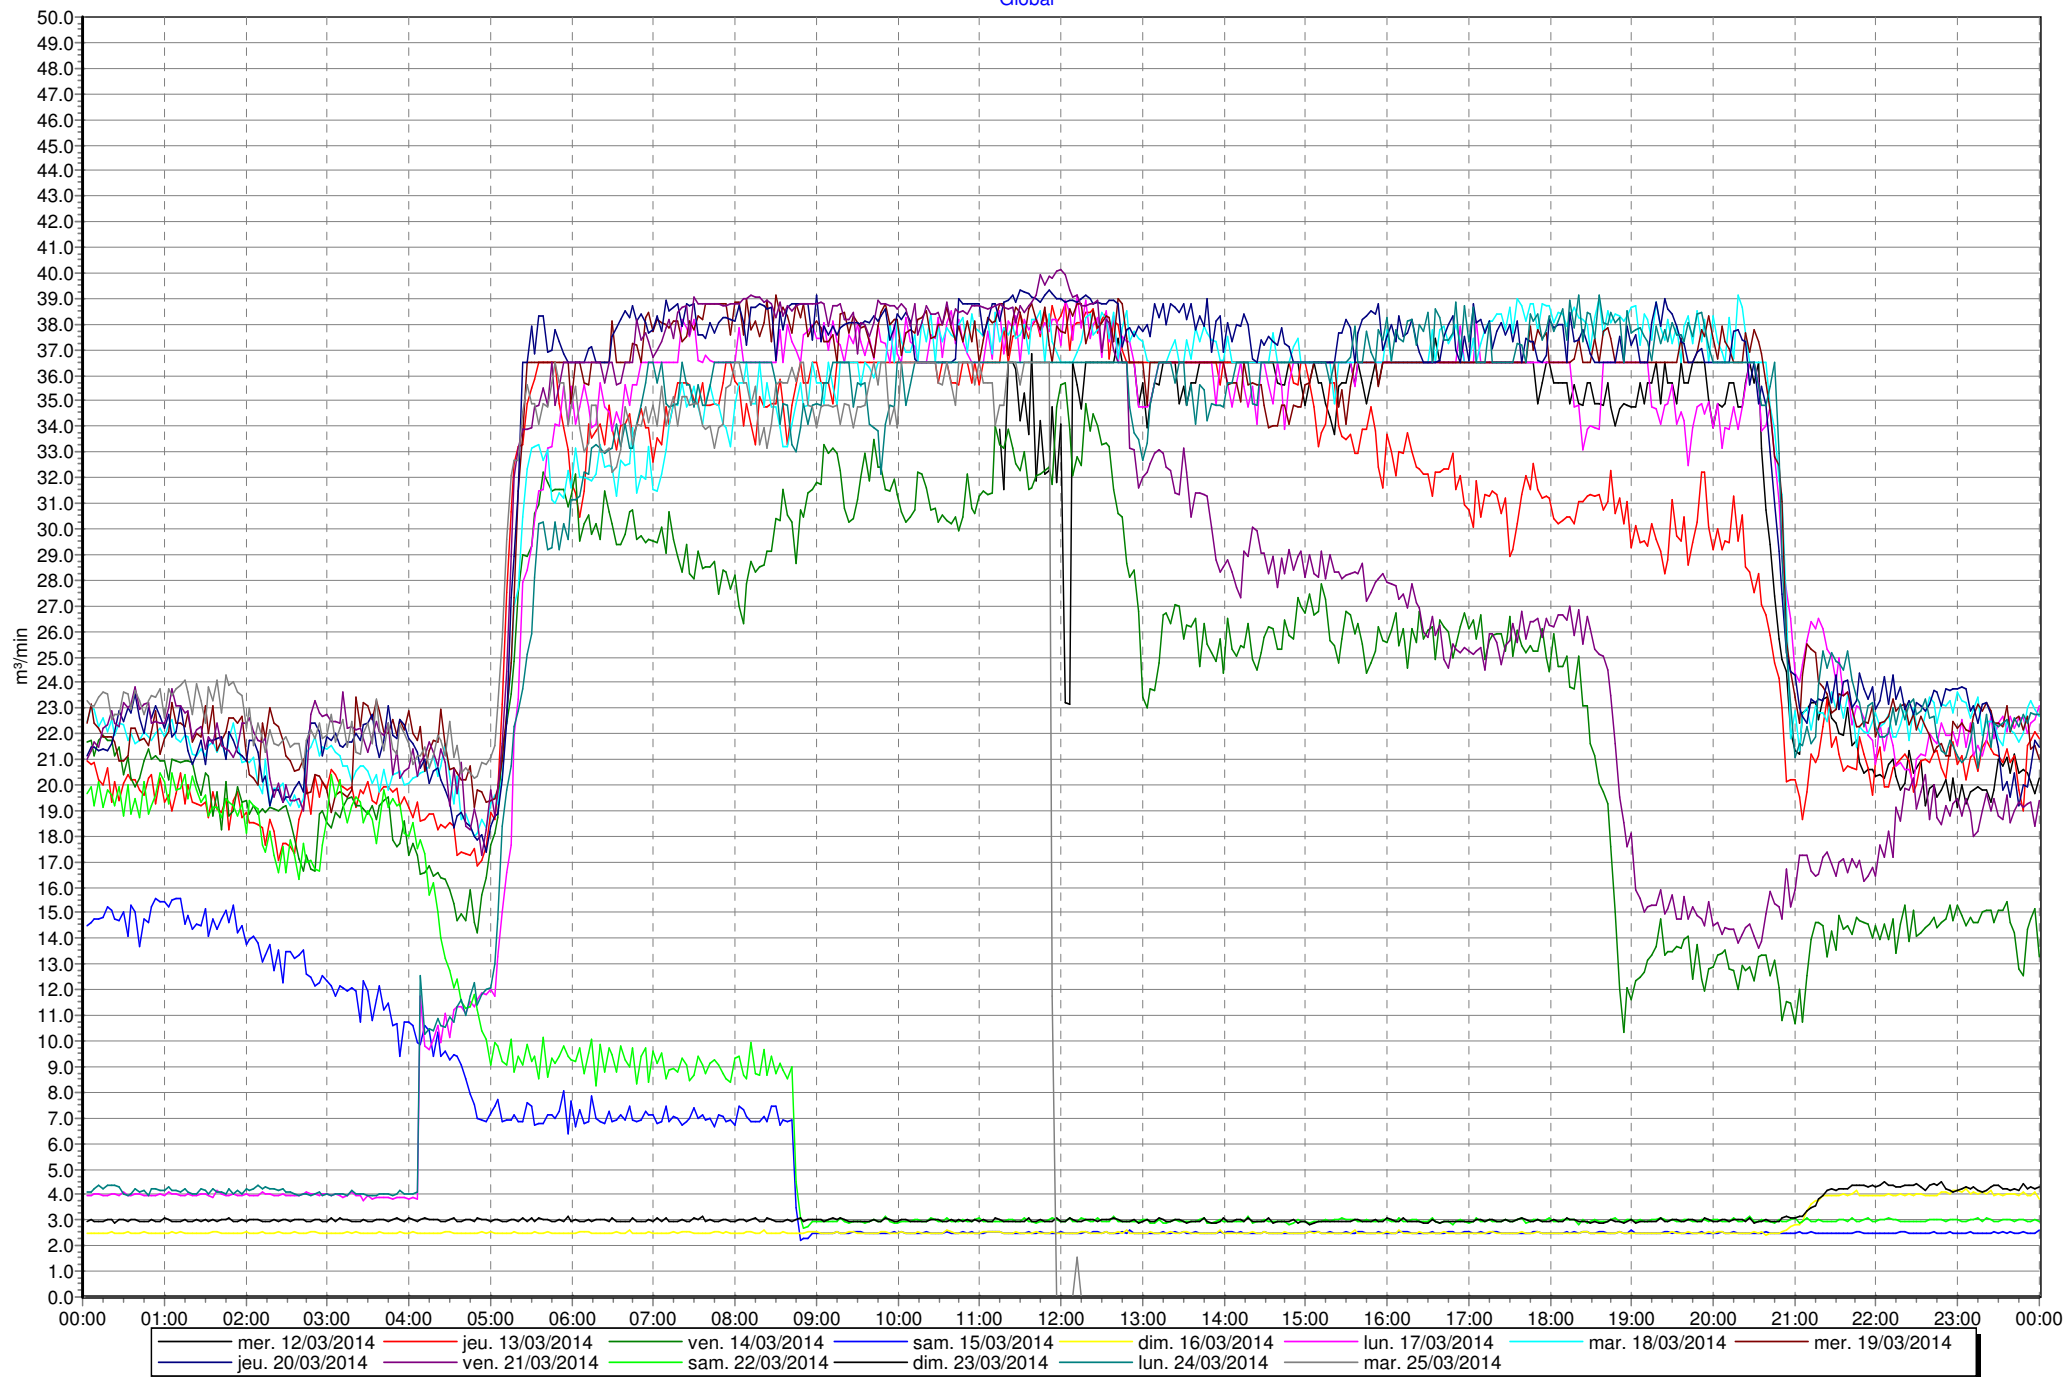

SFS_Intec_773152
Global

SFS_Intec_773152
Pression